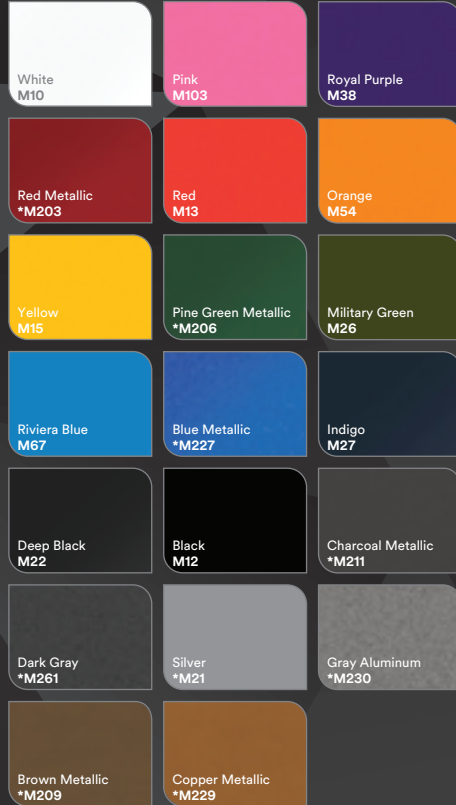

3M™ Wrap Film Series 1080

Color Flip

Satin

Matte

Carbon Fiber

Gloss

Brushed Metal